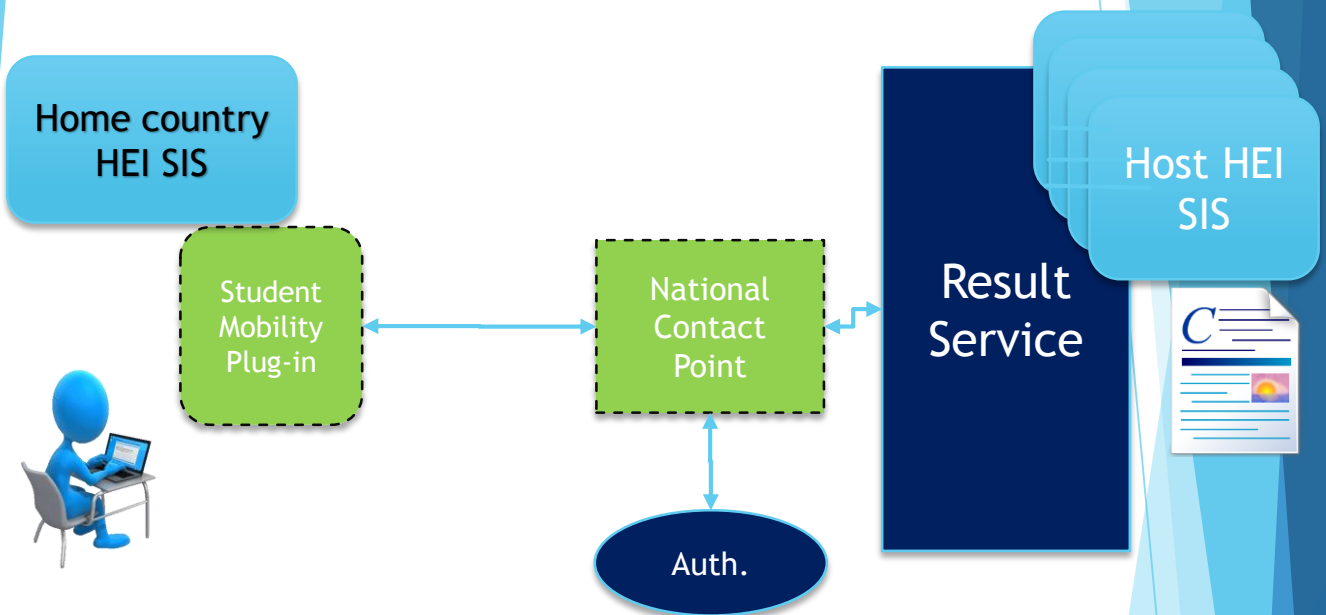

Supporting Student Mobility

Are you tired of hunting down paper copies of achievement records? Are you worried about forgeries? Do your students complain that their exchange studies aren't recognised? Do you wish to promote internationalization in your HEI?

EMREX will help you!

Some benefits of EMREX:

- Significantly increases the availability, quality and recognition of degrees and credits
- Diminishes the risk of forged transcripts and/or certificates
- Reduces the risk of overlapping studies
- Reduces the administrative workload
- Promotes student mobility

An exchange student returning home can retrieve his/her achievement data electronically

EMREX is the solution for electronic transfer of student records between higher education institutions in Europe. The project addresses the Bologna Process 2020 target that 20% of students within the European Higher Education Area should be mobile. The biggest benefits of EMREX will be the increased availability, quality and reliability of information about student achievement records.

From field trials towards a European solution

The transfer of student records will be tested live among students in Denmark, Finland, Italy, Norway and Sweden 2016-2017. Students participating in the field trial will log into their student portal at their home university and fetch study records from the host university.