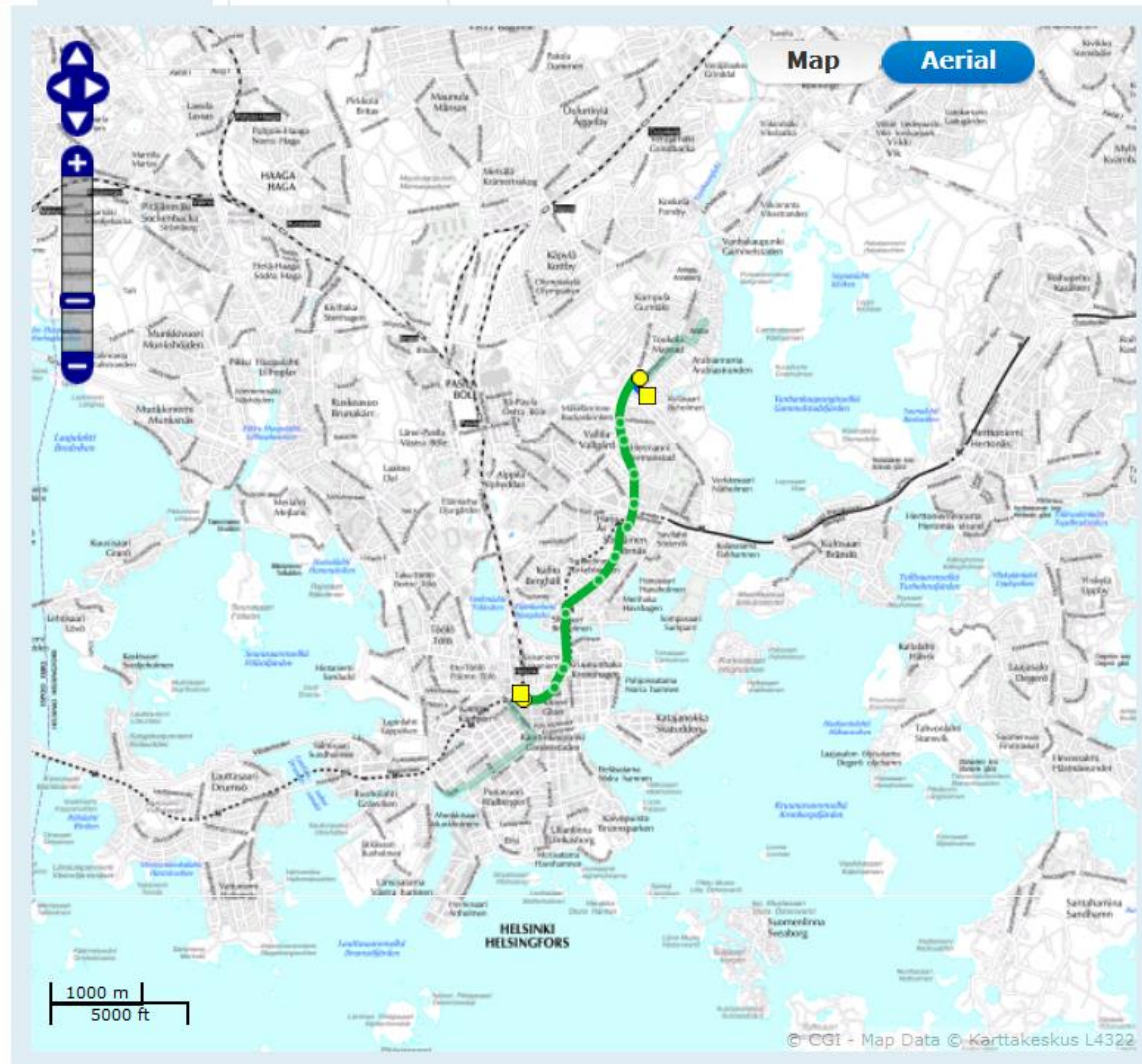

09:01 Kyläsaarenkatu (0323)

Walking 0,3 km

09:05 Arcada, Helsinki

Arrival Total length of the route ~ 5 km

- » Continue journey from destination
- » Return route search

Route map

Transfer maps

Route map

Transfer maps

Departure

08:40  08:42   
0.1 km Rautatieasema

Arrival

09:01  09:05   
0.3 km