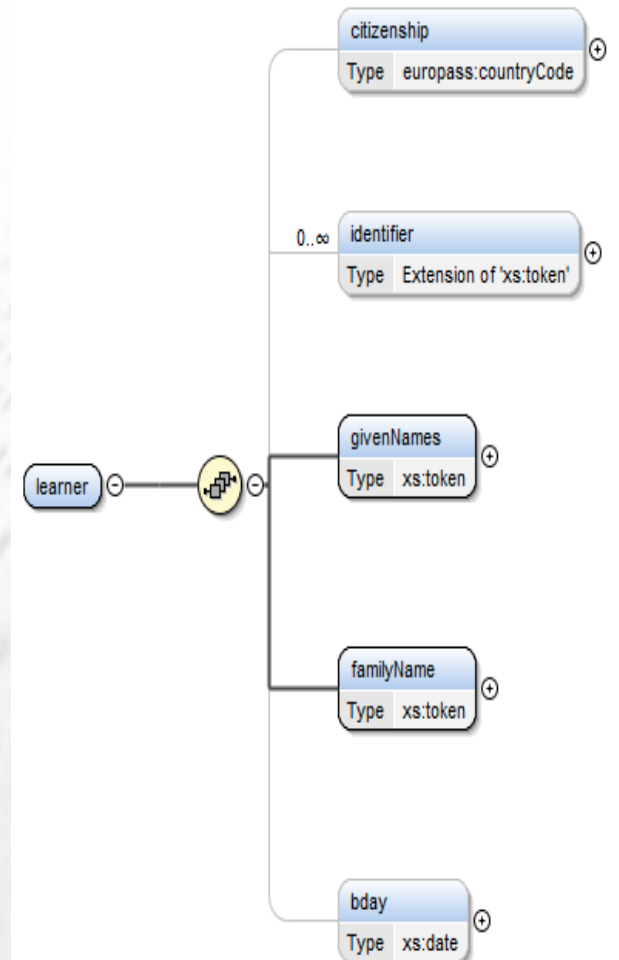

ELMO

ELM-data model

The format - ELMO

- Terms in this format
 - Learner
 - Issuer
 - Learning opportunity specification
 - Learning opportunity instance
- Multi language
- Extension
- Attachment

Planned functionality

- Support Result of Recognition
 - Enic-Naric
 - POC Spring 2022 Nokut with Vitnemålsportalen
- Licence for ELMO (MIT)

For discussion

- Adding DID as a id type (issuer and learner)
- Required local id for LOS
- For issuer
 - Address
- For LOS/LOI
 - County, State, Country of acquisition
 - Type of diploma
 - Date-of-acquisition
- Levels of LOS
 - Degree Program, Module, Course, Class