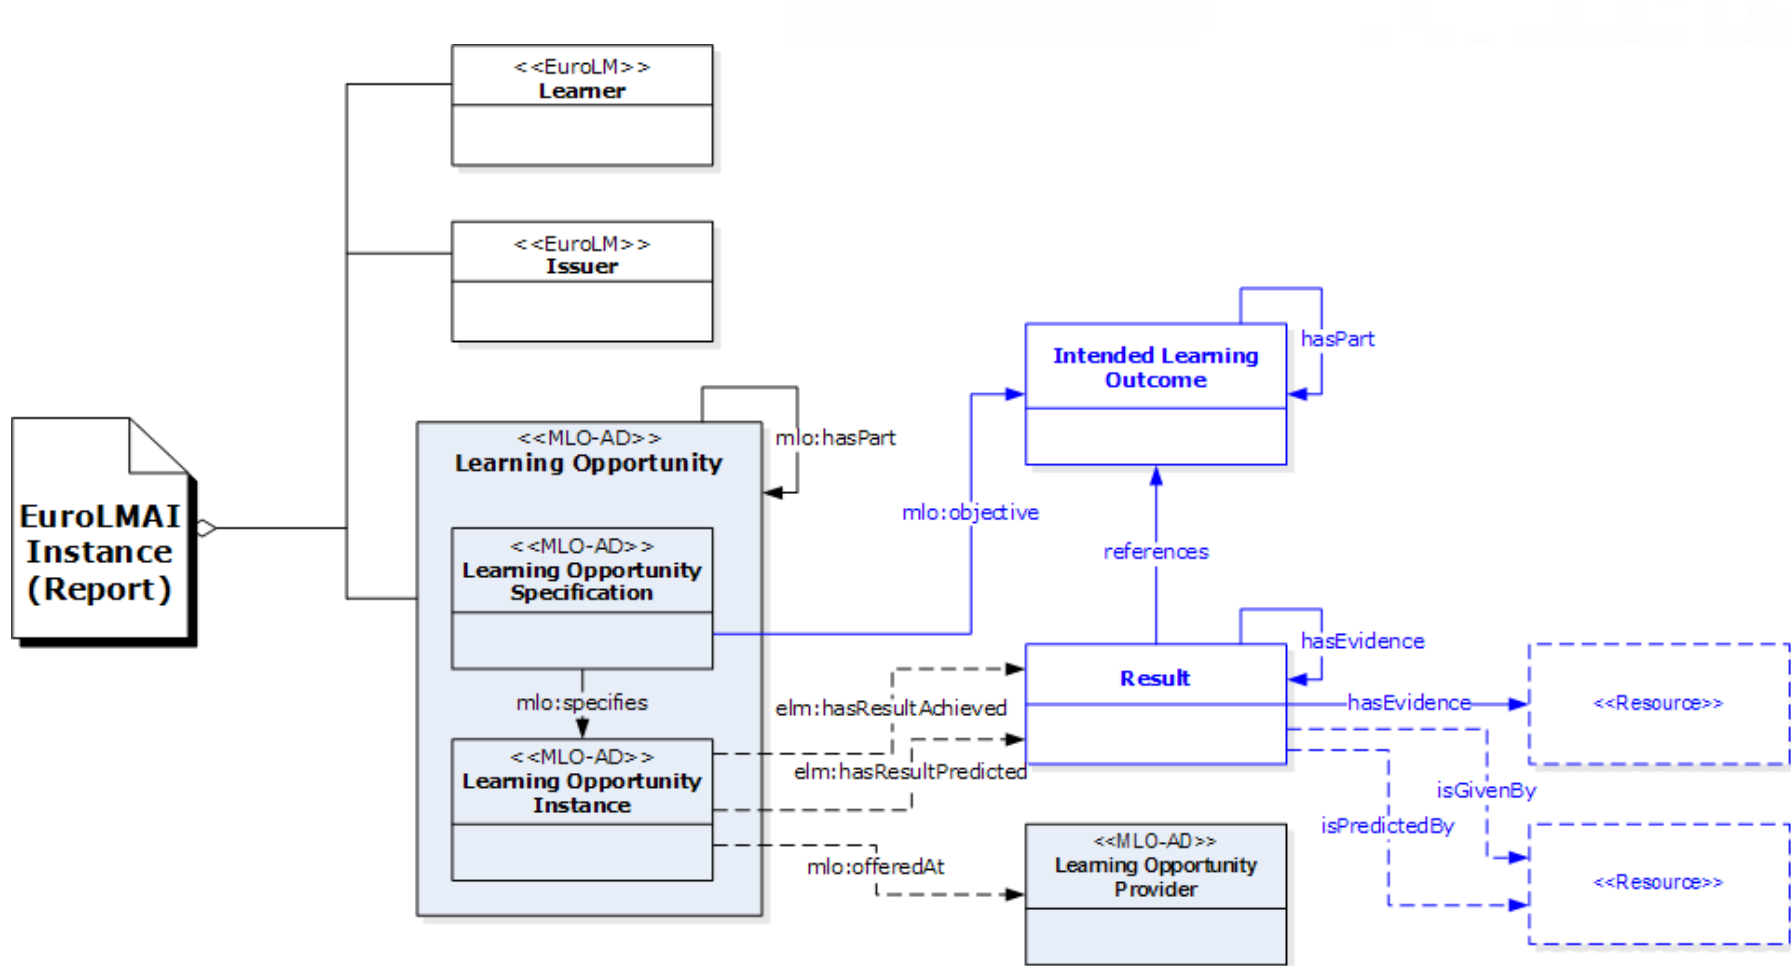

ELMO

ELM-data model

The format - ELMO

- Terms in this format
 - Learner
 - Issuer
 - Learning opportunity specification
 - Learning opportunity instance
- Multi language
- Extension
- Attachment

Planned functionality

- Support Result of Recognition
 - Enic-Naric
 - POC Spring 2022 Nokut with Vitnemålsportalen
- Licence for ELMO (MIT)

For discussion

- Adding DID as a id type (issuer and learner)
- Required local id for LOS
- For issuer
 - Address
- For LOS/LOI
 - County, State, Country of acquisition
 - Type of diploma
 - Date-of-acquisition
- Levels of LOS
 - Degree Program, Module, Course, Class