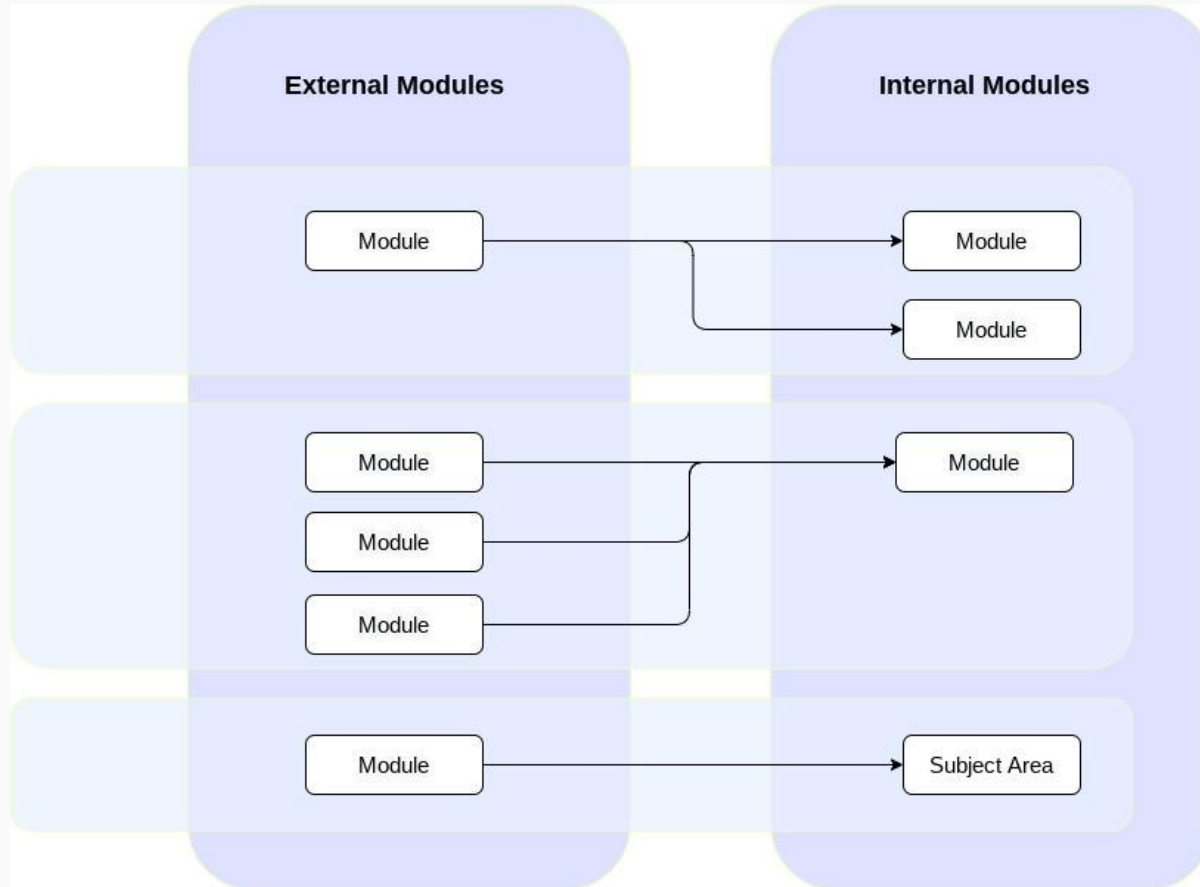

Find internal module

Internal Modules

External Modules

Module

Module

Module

Module

Module

Internal Modules

Module

Module

Module

Subject Area

Grouping

Decision and Export

PIM

Hei

Mapping to Elmo

Attachments

- manual upload
- emrex imported ToR
- original elmo

Extensions

- final decision date
- who decided
- mobility program
- type of stay
- examination regulation
- hours per week