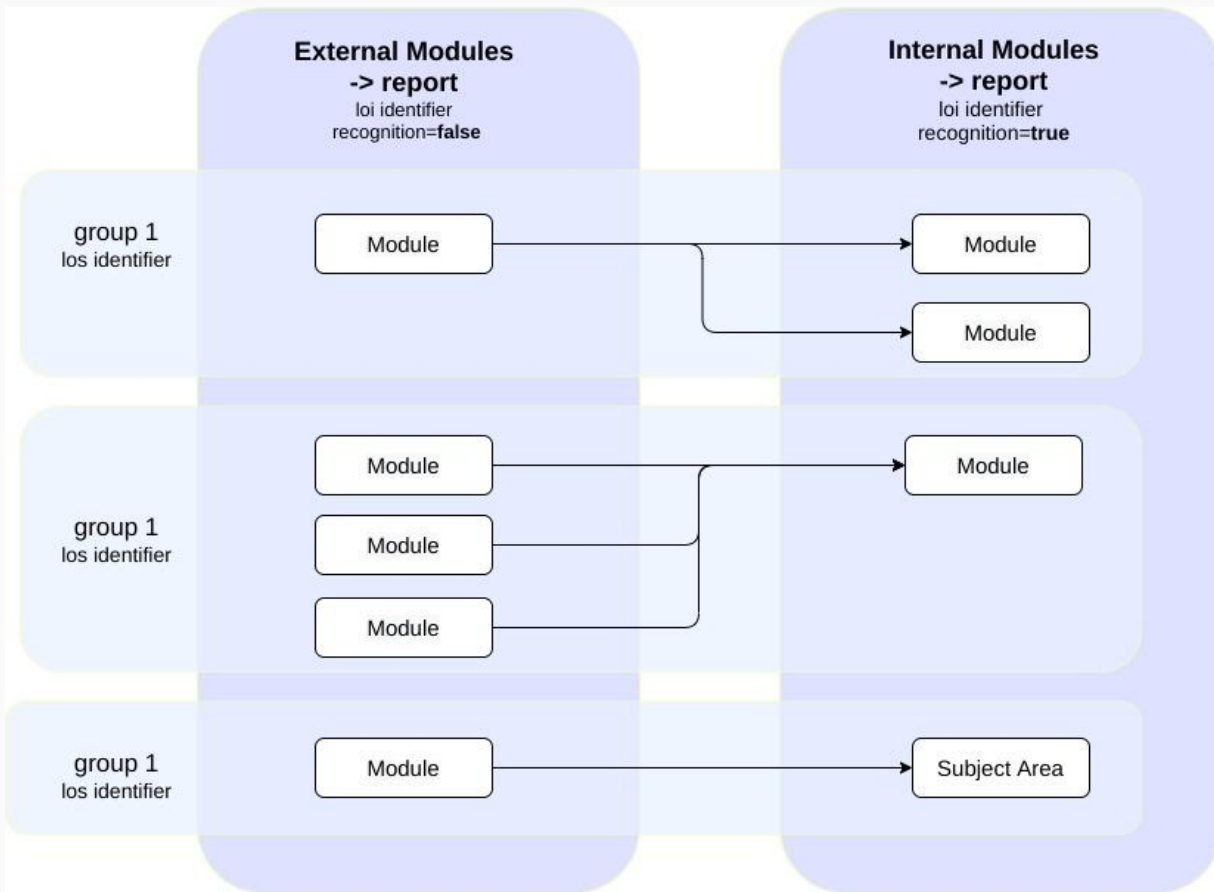

Find internal module

Internal Modules

External Modules

Module

Module

Module

Module

Module

Internal Modules

Module

Module

Module

Subject Area

Grouping

Decision and Export

PIM

Hei

Mapping to Elmo

Attachments

- manual upload
- emrex imported ToR
- original elmo

Extensions

- final decision date
- who decided
- mobility program
- type of stay
- examination regulation
- hours per week